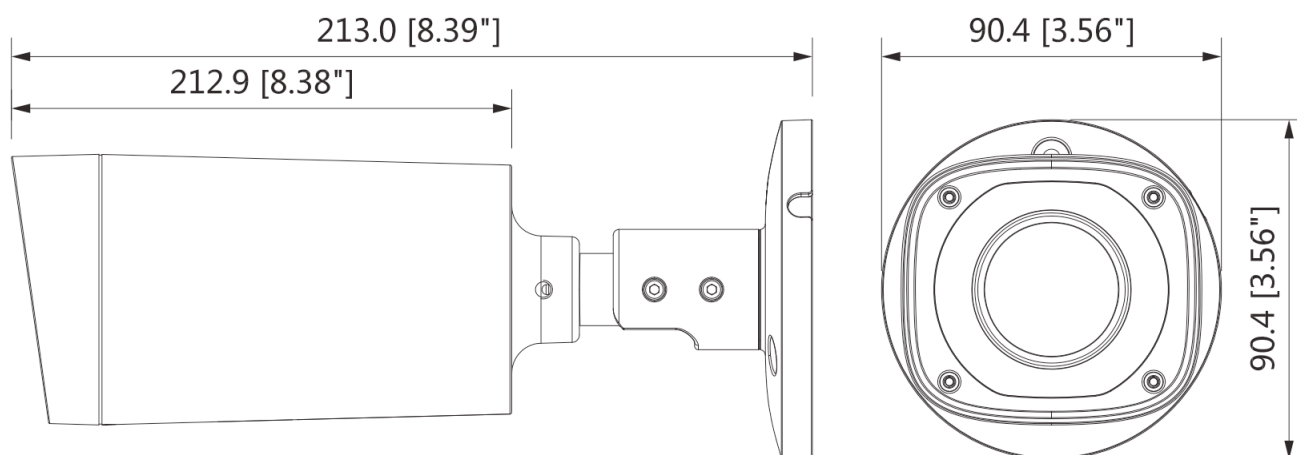

Dimension:

Avda. Cerdanyola, 79-81 Planta 5 Oficina 3 - 08172 Sant Cugat del Vallès (Barcelona) Tlf. + 34 936 222 111

infoweb@innomediaseguridad.com - www.innomediaseguridad.com